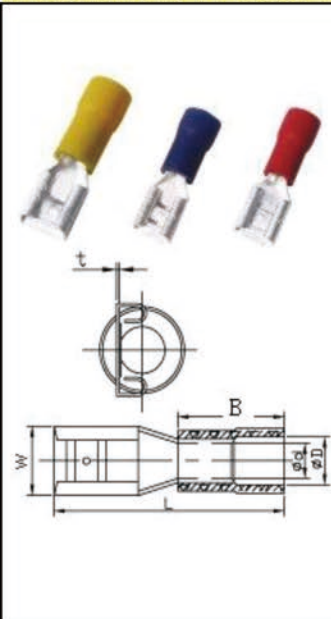

# INSULATED FEMALE CONNECTORS 插鞘母端子

PART NO	ITEM NO	DIMENSIONS					
		W	L	t	φd	φD	B
LY0023-0001	RF110-5	3.2	18.5	0.3	1.8	3.6	10.0
LY0023-0002	RF110-8	3.2	18.5	0.3	1.8	3.6	10.0
LY0023-0003	RF187-5	5.0	19.0	0.4	1.8	3.6	10.0
LY0023-0004	RF187-8	5.0	19.0	0.4	1.8	3.6	10.0
LY0023-0005	RF250	6.6	20.3	0.4	1.8	3.8	10.0
LY0023-0006	BF110-5	3.2	18.5	0.3	2.4	4.2	10.0
LY0023-0007	BF110-8	3.2	18.5	0.3	2.4	4.2	10.0
LY0023-0008	BF187-5	5.0	19.0	0.4	2.4	4.2	10.0
LY0023-0009	BF187-8	5.0	19.0	0.4	2.4	4.2	10.0
LY0023-0010	BF250	6.6	20.3	0.4	2.4	4.2	10.0
LY0023-0011	YF110-5	3.2	22.0	0.4	3.5	5.4	13.0
LY0023-0012	YF110-8	3.2	22.0	0.4	3.5	5.4	13.0
LY0023-0013	YF187-5	5.0	22.0	0.4	3.5	5.4	13.0
LY0023-0014	YF187-8	5.0	22.0	0.4	3.5	5.4	13.0
LY0023-0015	YF250	6.6	23.3	0.4	3.5	5.4	13.0